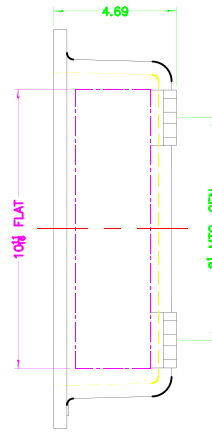

XCE 0612 COVER

NOTES:

1. COVER DRILLING ALLOWABLE IN XCE ONLY
1. MINIMUM SPACING FROM CENTER OF OPERATOR TO NEAREST FLAT IS 1 1/8.
  2. MINIMUM SPACING BETWEEN 3/4"-1 1/4" NPSM OPERATOR CENTERS IS 2 1/2 FOR THIS ENCLOSURE.
  3. MAXIMUM NUMBER OF OPERATORS IS 4.
  4. DIMENSION FROM CENTER LINES OF COVER FOR OPERATORS.
  5. DIMENSION FROM CENTER LINE AND BACK OF MTC. LUG FOR CONDUIT.
  6. FOR MTC. ENCLOSURE USE 3/8 BOLT.