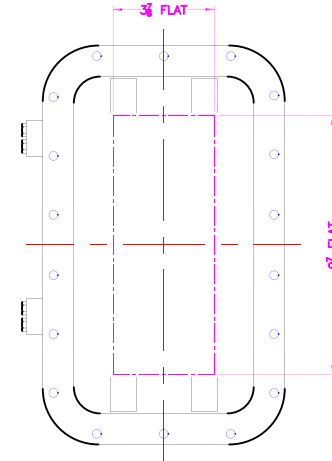

XCE 0612 COVER

NOTES:

1. COVER DRILLING ALLOWABLE IN XCE ONLY
1. MINIMUM SPACING FROM CENTER OF OPERATOR TO NEAREST FLAT IS 1 1/8.
  2. MINIMUM SPACING BETWEEN 3/4"-1 1/4" NPSM OPERATOR CENTERS IS 2 1/2 FOR THIS ENCLOSURE.
  3. MAXIMUM NUMBER OF OPERATORS IS 4.
  4. DIMENSION FROM CENTER LINES OF COVER FOR OPERATORS.
  5. DIMENSION FROM CENTER LINE AND BACK OF MTC. LUG FOR CONDUIT.
  6. FOR MTC. ENCLOSURE USE 3/8 BOLT.