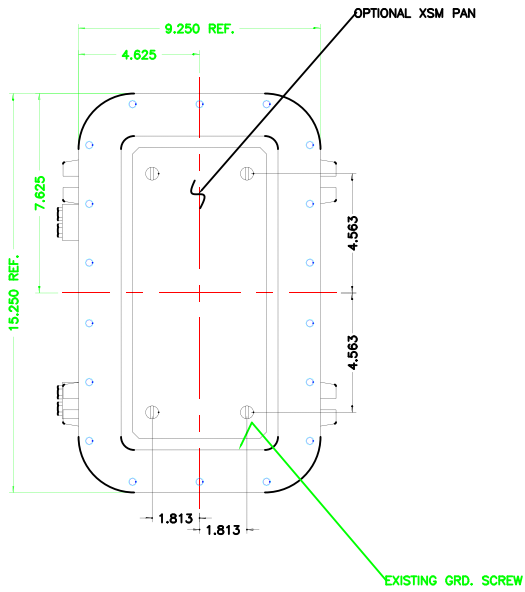

XCE 0612 COVER

NOTES:

1. COVER DRILLING ALLOWABLE IN XCE ONLY
1. MINIMUM SPACING FROM CENTER OF OPERATOR TO NEAREST FLAT IS 1 1/8.
  2. MINIMUM SPACING BETWEEN 3/4"-1 1/4" NPSM OPERATOR CENTERS IS 2 1/2 FOR THIS ENCLOSURE.
  3. MAXIMUM NUMBER OF OPERATORS IS 4.
  4. DIMENSION FROM CENTER LINES OF COVER FOR OPERATORS.
  5. DIMENSION FROM CENTER LINE AND BACK OF MTC. LUG FOR CONDUIT.
  6. FOR MTC. ENCLOSURE USE 3/8 BOLT.