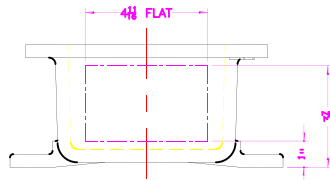

OPTIONAL XHB-2 HINGES

XCE 0612 COVER

NOTES:

1. COVER DRILLING ALLOWABLE IN XCE ONLY
1. MINIMUM SPACING FROM CENTER OF OPERATOR TO NEAREST FLAT IS 1 1/8.
  2. MINIMUM SPACING BETWEEN 3/4"-1 1/4" NPSM OPERATOR CENTERS IS 2 1/2 FOR THIS ENCLOSURE.
  3. MAXIMUM NUMBER OF OPERATORS IS 4.
  4. DIMENSION FROM CENTER LINES OF COVER FOR OPERATORS.
  5. DIMENSION FROM CENTER LINE AND BACK OF MTC. LUG FOR CONDUIT.
  6. FOR MTC. ENCLOSURE USE 3/8 BOLT.